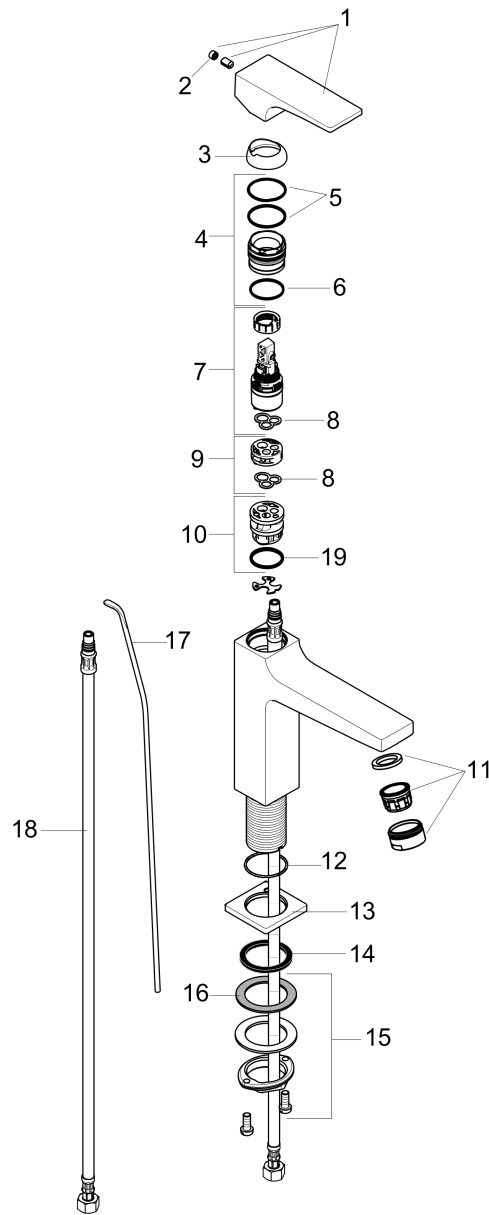

**Metropol**  
**Single-Hole Faucet 110 with Lever Handle and Pop-Up Drain, 0.5 GPM**  
 Surface: **chrome** Part no. : **32527001**

**Description**

**Features**

- Spray modes: Aerated spray
- Flow: 0.5 GPM (1.9 L/Min)
- Ceramic cartridge
- Includes pop-up drain

**Item details**

List Price \$ 505.00

**Technology**

**Compliance**

**Product image**

**Scale drawing**

**Metropol**  
**Single-Hole Faucet 110 with Lever Handle and Pop-Up Drain, 0.5 GPM**  
 Surface: **chrome** Part no. : **32527001**

## Metropol

Single-Hole Faucet 110 with Lever Handle and Pop-Up Drain, 0.5 GPM

Surface: **chrome** Part no. : **32527001**

### Spare parts list

Year of production: >01/20

Pos.	Description	Part no.	Price	PU
1	handle	92995000	-	1
2	screw cover	95704000	-	1
3	flange	92625000	-	1
4	nut	92689000	-	1
5	O-ring 27x1,5	92527000	-	1
6	O-ring 25x1,5	98146000	-	1
7	cartridge, assy	95973001	-	1
8	seal	98865000	-	1
9	adapter for cartridge	92628000	-	1
10	adapter for cartridge	98866000	-	1
11	aerator M24x1 (1,9 l/min)	92300000	-	1
12	O-ring 32x1,5	92936000	-	1
13	escutcheon	93048000	-	1
14	flat seal	98749000	-	1
15	fixing set (Ø 32)	13961000	-	1
16	lever collar	97548000	-	1
17	pull rod	96657000	-	1
18	connection hose 23½" M8x0,75 3/8"	98600001	-	1
a	pop up waste	88509000	-	1
b	O-ring 7x1,5	98422000	-	1