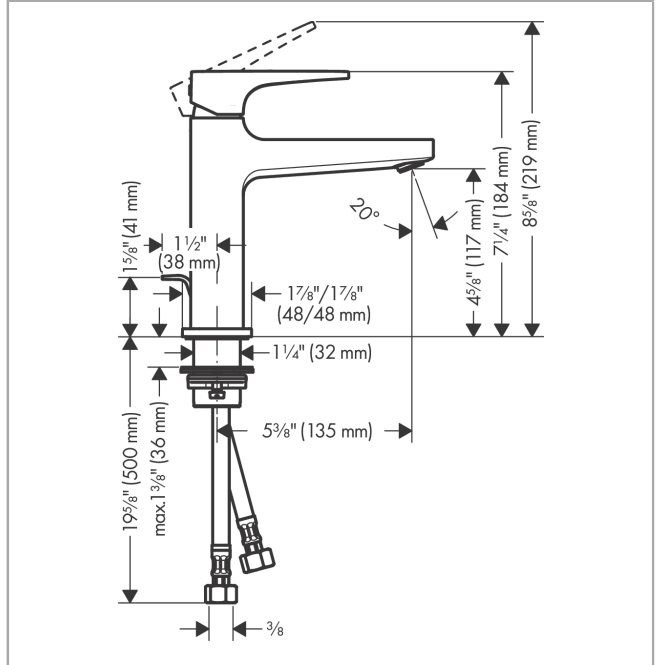

**Metropol**  
**Single-Hole Faucet 110 with Lever Handle and Pop-Up Drain, 0.5 GPM**  
 Surface: **chrome** Part no. : **32527001**

**Description**

**Features**

- Spray modes: Aerated spray
- Flow: 0.5 GPM (1.9 L/Min)
- Ceramic cartridge
- Includes pop-up drain

**Item details**

List Price \$ 505.00

**Technology**

**Compliance**

**Product image**

**Scale drawing**

**Metropol**  
**Single-Hole Faucet 110 with Lever Handle and Pop-Up Drain, 0.5 GPM**  
 Surface: **chrome** Part no. : **32527001**

## Metropol

Single-Hole Faucet 110 with Lever Handle and Pop-Up Drain, 0.5 GPM

Surface: **chrome** Part no. : **32527001**

### Spare parts list

Year of production: >01/20

Pos.	Description	Part no.	Price	PU
1	handle	92995000	-	1
2	screw cover	95704000	-	1
3	flange	92625000	-	1
4	nut	92689000	-	1
5	O-ring 27x1,5	92527000	-	1
6	O-ring 25x1,5	98146000	-	1
7	cartridge, assy	95973001	-	1
8	seal	98865000	-	1
9	adapter for cartridge	92628000	-	1
10	adapter for cartridge	98866000	-	1
11	aerator M24x1 (1,9 l/min)	92300000	-	1
12	O-ring 32x1,5	92936000	-	1
13	escutcheon	93048000	-	1
14	flat seal	98749000	-	1
15	fixing set (Ø 32)	13961000	-	1
16	lever collar	97548000	-	1
17	pull rod	96657000	-	1
18	connection hose 23½" M8x0,75 3/8"	98600001	-	1
a	pop up waste	88509000	-	1
b	O-ring 7x1,5	98422000	-	1